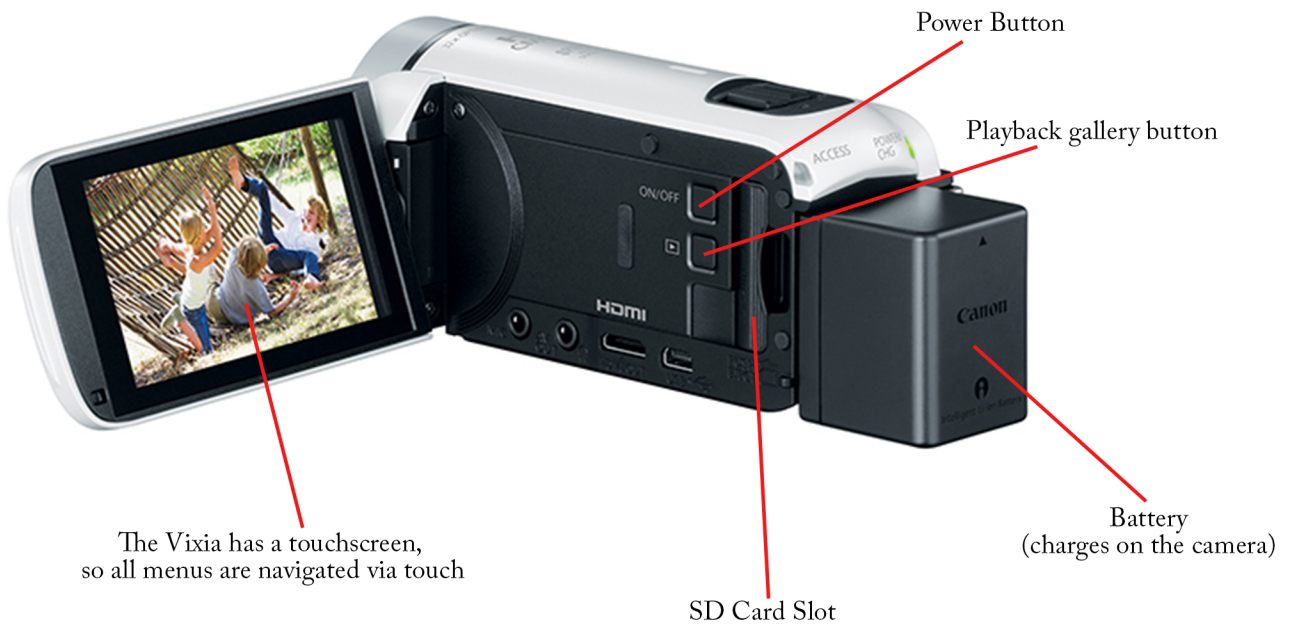

Canon Vixia R700/R800 Cheat Sheet

Zoom switch

Record Start/Stop button

The battery charging port is obscured under the grip on this side of the camera

Lens Cover Switch

To format card, enter playback gallery and at the bottom press the edit button, then select "delete" and "all scenes"